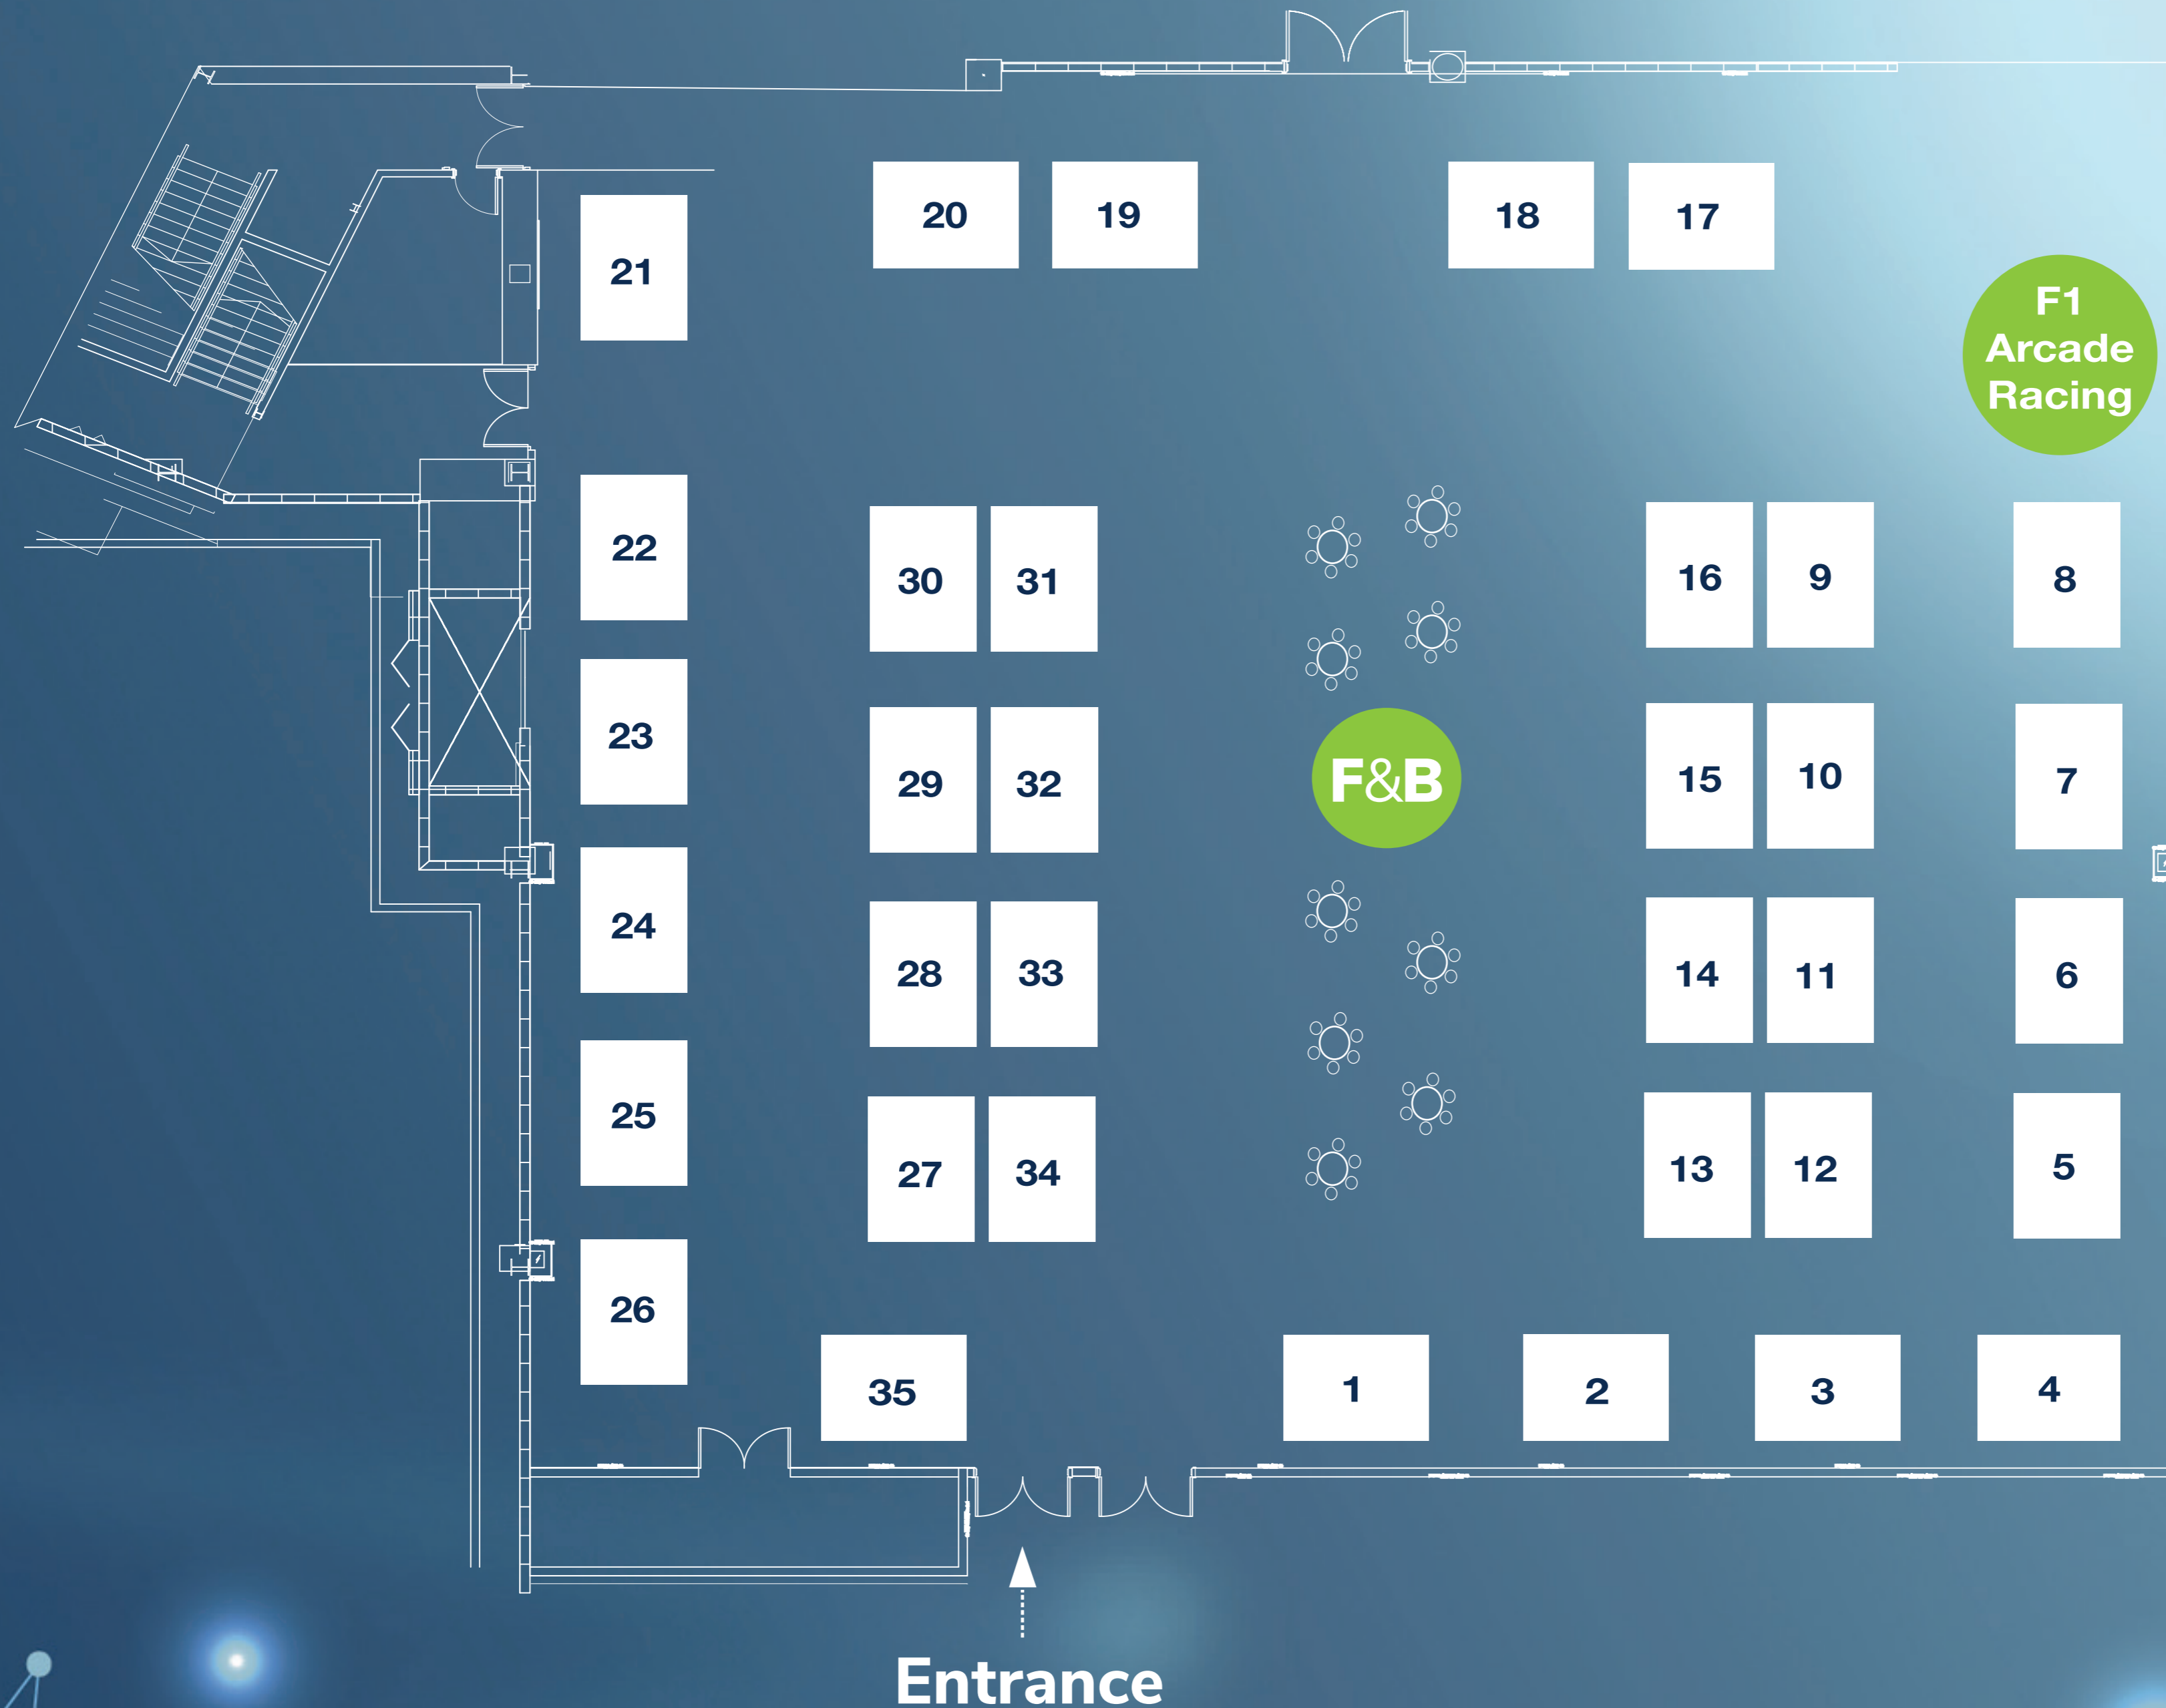

ADI UK EXPO

Hall 3, CBS Arena, Coventry, UK

NETWORK • LEARN • SAVE
EXPO

SUPPLIERS

- 1 Paxton
- 2 CDVI
- 3 Apollo
- 4 Resideo
- 5 Johnson Controls
- 6 alarm.com
- 7 AVSL (Adastra)
- 8 CQR
- 9 GJD
- 10 Bosch
- 11 2N
- 12 Yuasa
- 13 Hanwha Vision
- 14 Western Digital
- 15 Hikvision
- 16 RISCO
- 17 Powersonic
- 18 ZKTeco
- 19 ADI
- 20 ADI Exclusive Brands
- 21 Ring
- 22 RDF (TM Technologie)
- 23 Eaton
- 24 Legrand (Netatmo)
- 25 Honeywell Fire
- 26 Pyronix
- 27 Comelit-PAC
- 28 Honeywell
- 29 Motorola
- 30 DetectorTesters
- 31 HID
- 32 Dahua
- 33 Texecom
- 34 Axis
- 35 Advanced